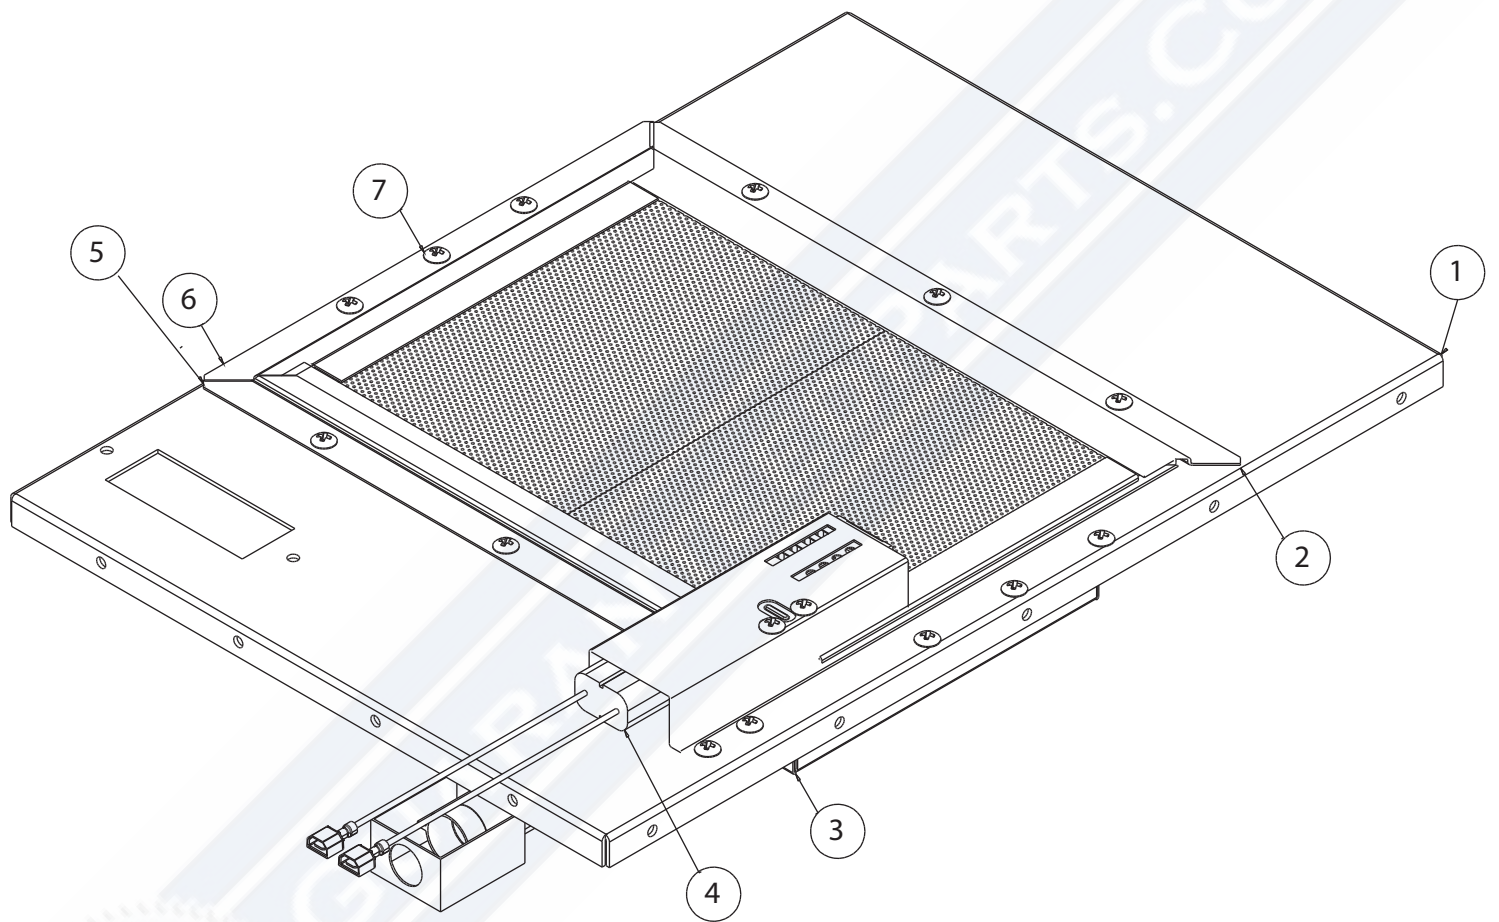

Cavity Top Assembly RNB304BPM

RNB304BPM Cavity Top Assembly

Reference Number	Part Number	Part Name	Quantity
1	187811	CAVITY TOP 30	1
2	105201	IR TRIM LONG 2 PT	1
3	735501	INFRARED BROILER BURNER 3/8"	1
4	703301	OVEN BURNER IGNITER	1
5	105202	BOILER TRIM, REAR FRAME	1
6	105301	IR TRIM SHORT 2 PT	1
7	303201	SCR. #10 X 1/2" PH TRUSS HD ZP	18

GUARANTEEDPARTS.COM