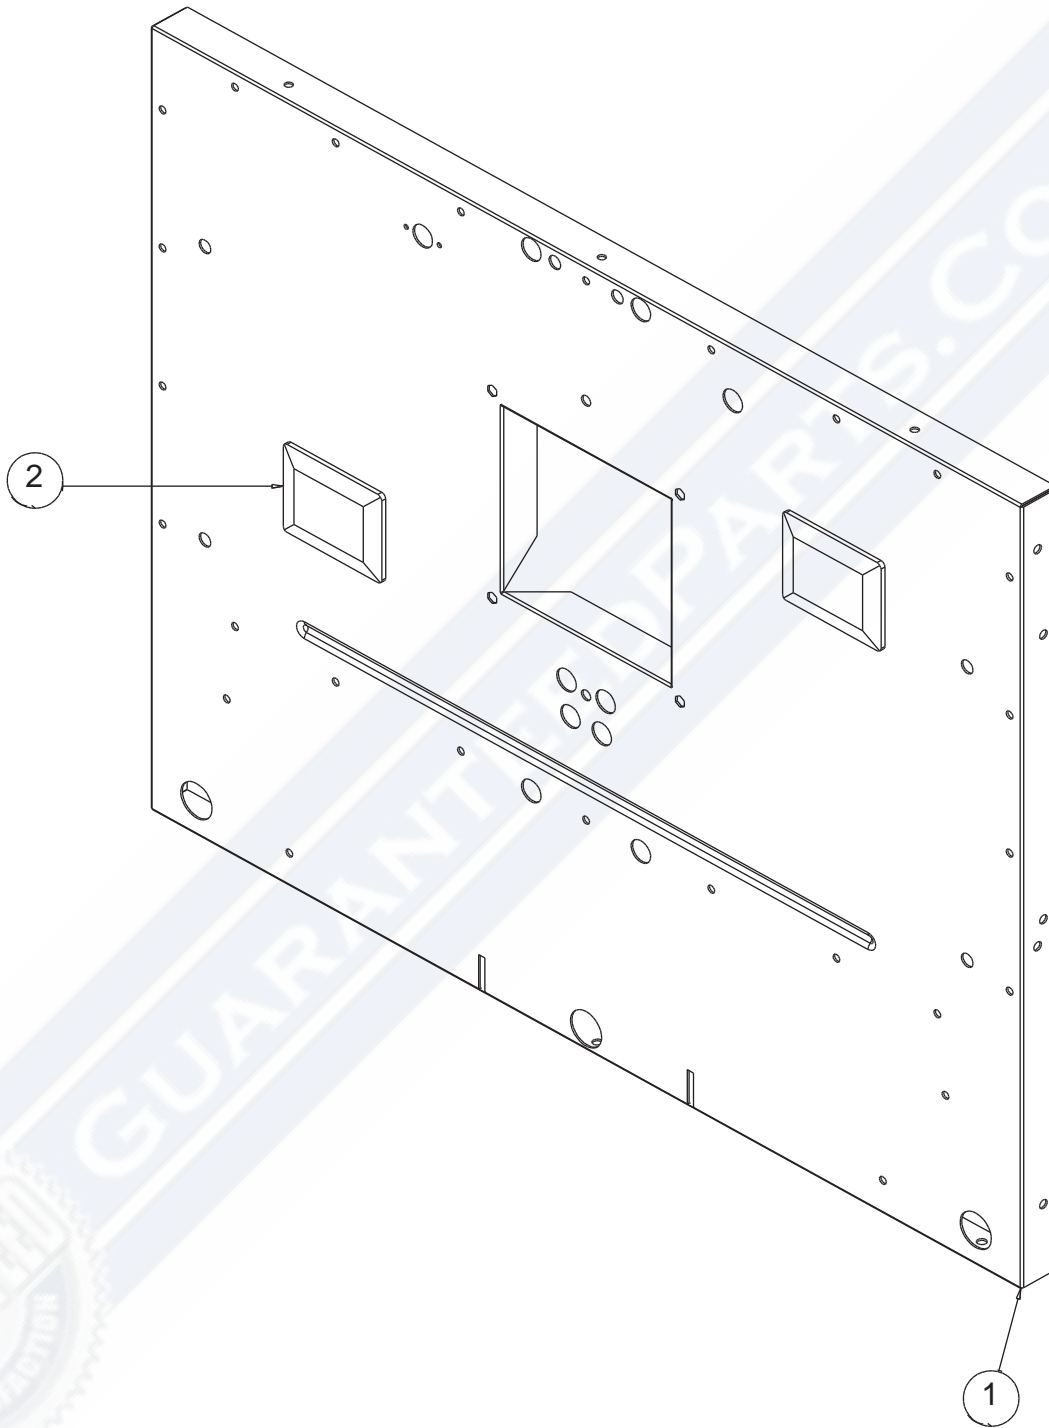

Cavity Back Assembly RNB304BPM