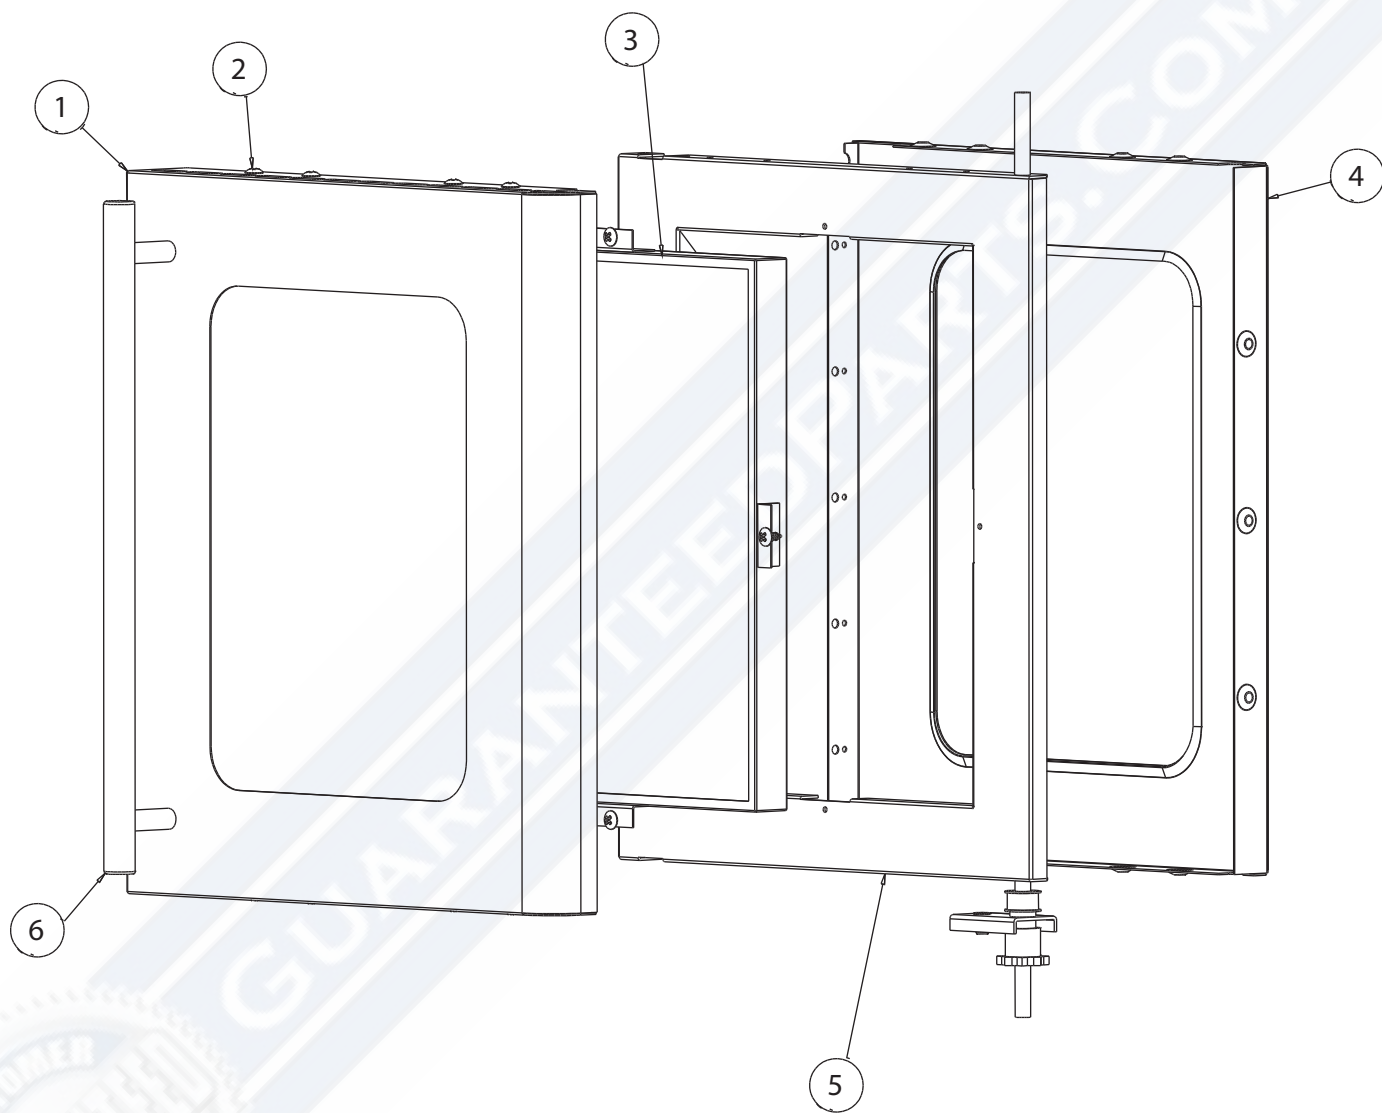

Oven Right Door Assembly RNB304BPM

RNB304BPM Right Oven Door Assembly

Reference Number	Part Number	Part Name	Quantity
1	190151	DOOR FRONT 30 RIGHT PM	1
2	303201	# 10 x 1-2 Phillips Truss Head	12
3	799303	GLASS PACK FRENCH DOOR	1
4	190145	DOOR LINER 30 FRENCH	1
5	502411	WA 30" RIGHT FRENCH DOOR INSL. F	1
6	703004	SHORT HANDLE PM	1

GUARANTEEDPARTS.COM