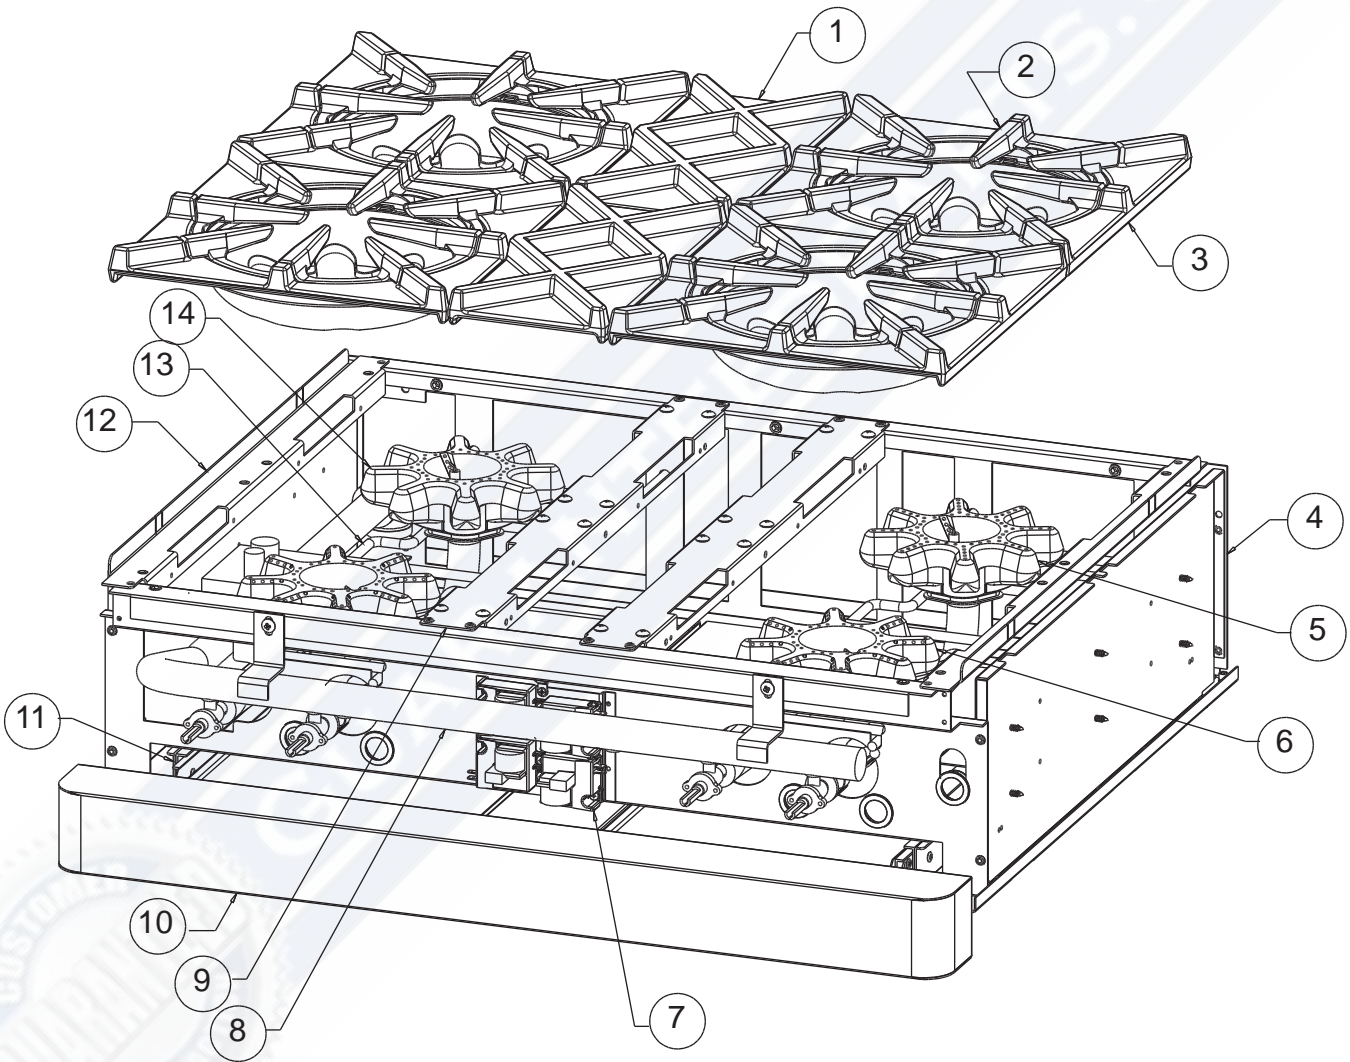

GUARANTEED PARTS

RNB304BPM Burner Cavity Assembly

RNB304BPM Burner Cavity Assembly

Reference Number	Part Number	Part Name	Quantity
1	174760	FRONT FRAME PM V2 30	1
2	905310	ASM OVEN BOTTOM V2 30	1
3	101359	FRENCH DOOR ROD SUPPORT RIGH	1
4	703304	SHORT IGNITOR	1
5	101410	SHORT BURNER SUPPORT	1
6	703203	SHORT OVEN BURNER	1
7	101358	FRENCH DOOR ROD SUPPORT LEFT	1
8	187817	CAVITY STRIP 30	1
9	501003	WA BASE 30	1
10	187832	CAVITY SIDE V2	2
11	118773	SIDE INSULATION RETAINER	2
12	600029	ASM ANGLED 2 SLOPE FLUE	1
13	118775	INSULATION RETAINER 30	1
14	600021	ASM CAVITY TOP LINER V2 30	1
15	611002	ASM CIVITY BACK V2 30	1
16	602129	SA BALL LATCH STRIKE PLATE, RNB-PM	1
17	199228	HINGE CHANNEL FRENCH 30	2

GUARANTEED

Cooktop Assembly RNB304BPM

RNB304BPM Cooktop Assembly

Reference Number	Part Number	Part Name	Quantity
1	743201	CENTER FILLER CAST IRON, MATTE	2
2	700901	STAR BURNER RING GRATE 115350	4
3	700801	SINGLE TOP GRATE 11 5/16"	4
4	905313	ASM BURNER BOX V2 30	1
5	600084	SA REAR 15K BURNER	1
6	600086	SA FRONT 18K 22K BURNER	2
7	729204	ASM SNG-PT SPARK MODULE	4
8	601108	SA MANIFOLD 4B 30	1
9	101215	TOP SUPPORT CENTER OB	2
10	907308	ASM GREASE PAN RNB PM 30	1
11	101650	GREASE PAN GUIDE	2
12	101217	TOP SUPPORT SIDE OB	2
13	704504	S/S BURNER SUPPORT	2
14	600083	SA REAR SIMMER BURNER	1
N/S	750551	HARNESS-4 WIRE SINGLE PT	1
N/S	716127	24" RANGE HARNESS	1
N/S	735902	T6-18 3/8" OD SS Flex Tubing	1
N/S	729603	T6-30 3/8" SS Flex Tubing	1
N/S	729605	T6-60 3/8" SS Flex Tubing (ove	1
N/S	741910	IGNITION WIRE, RT AGL, OB, 22"	3
N/S	741901	IGNITION WIRE, OB, 12"	3