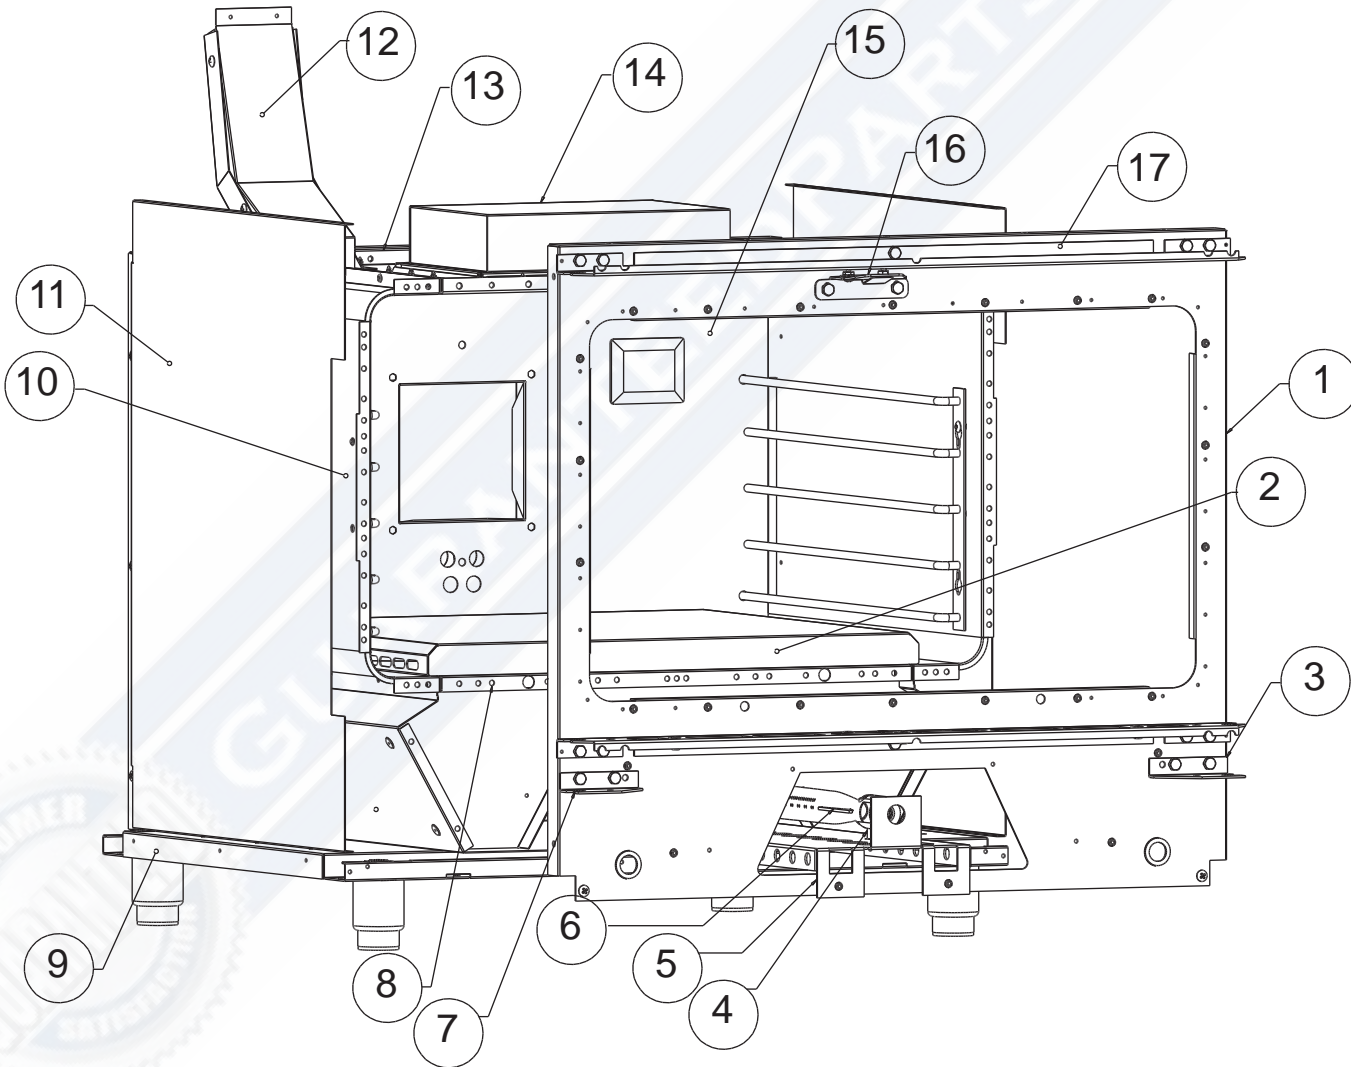

RNB304BPM Burner Cavity Assembly

RNB304BPM Burner Cavity Assembly

Reference Number	Part Number	Part Name	Quantity
1	174760	FRONT FRAME PM V2 30	1
2	905310	ASM OVEN BOTTOM V2 30	1
3	101359	FRENCH DOOR ROD SUPPORT RIGH	1
4	703304	SHORT IGNITOR	1
5	101410	SHORT BURNER SUPPORT	1
6	703203	SHORT OVEN BURNER	1
7	101358	FRENCH DOOR ROD SUPPORT LEFT	1
8	187817	CAVITY STRIP 30	1
9	501003	WA BASE 30	1
10	187832	CAVITY SIDE V2	2
11	118773	SIDE INSULATION RETAINER	2
12	600029	ASM ANGLED 2 SLOPE FLUE	1
13	118775	INSULATION RETAINER 30	1
14	600021	ASM CAVITY TOP LINER V2 30	1
15	611002	ASM CIVITY BACK V2 30	1
16	602129	SA BALL LATCH STRIKE PLATE, RNB-PM	1
17	199228	HINGE CHANNEL FRENCH 30	2

GUARANTEED