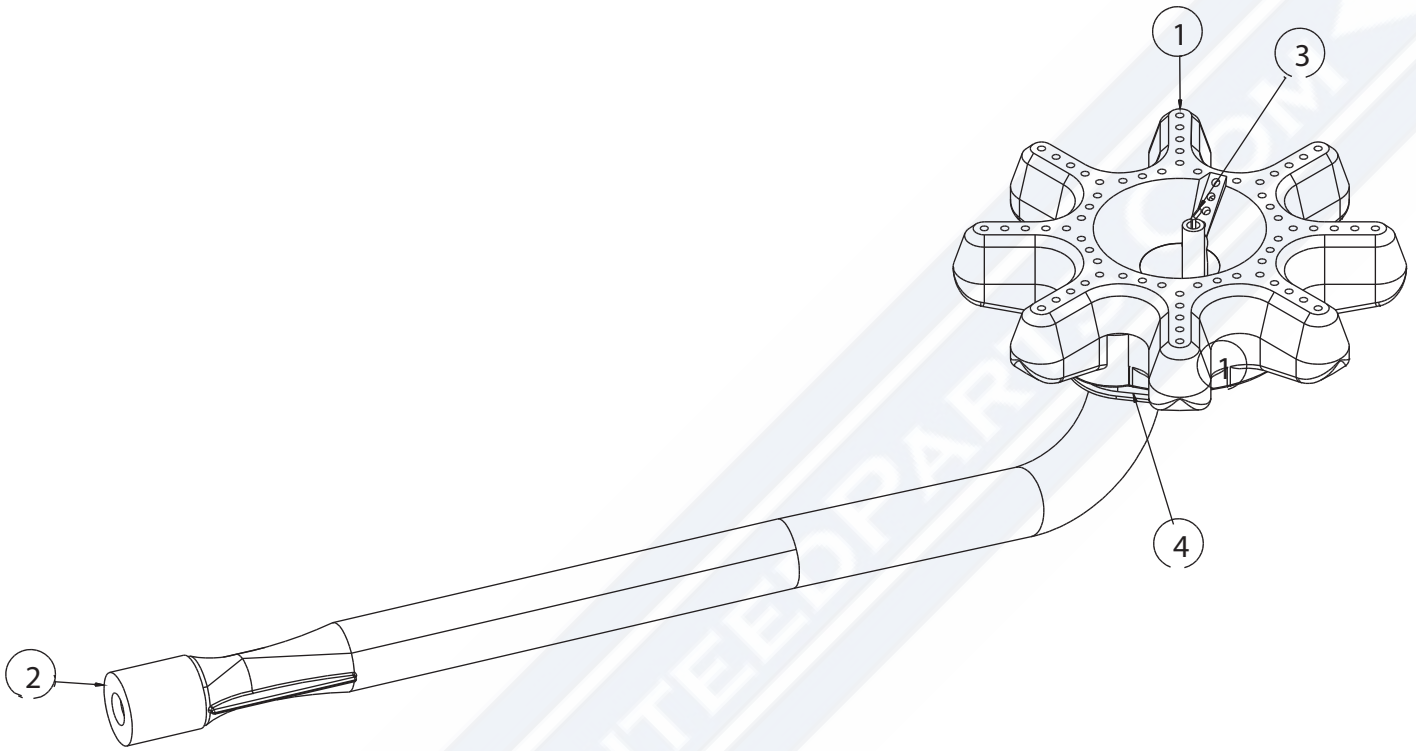

Rear 15K Burner Assembly