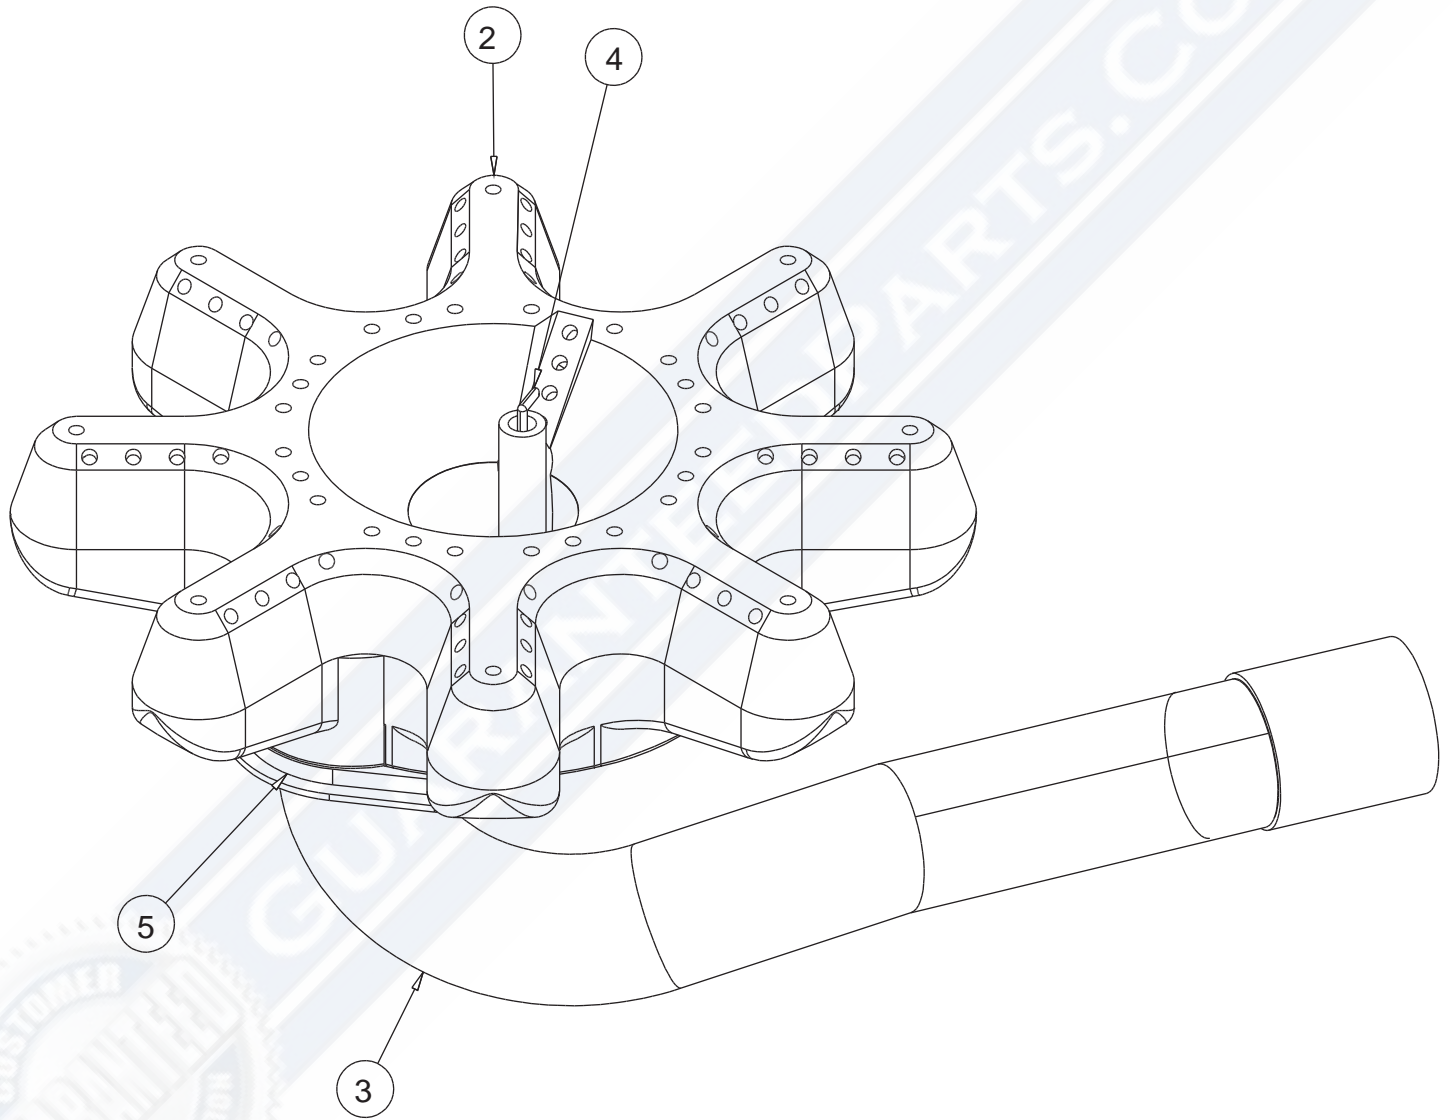

Front 18K 22K Burner Assembly