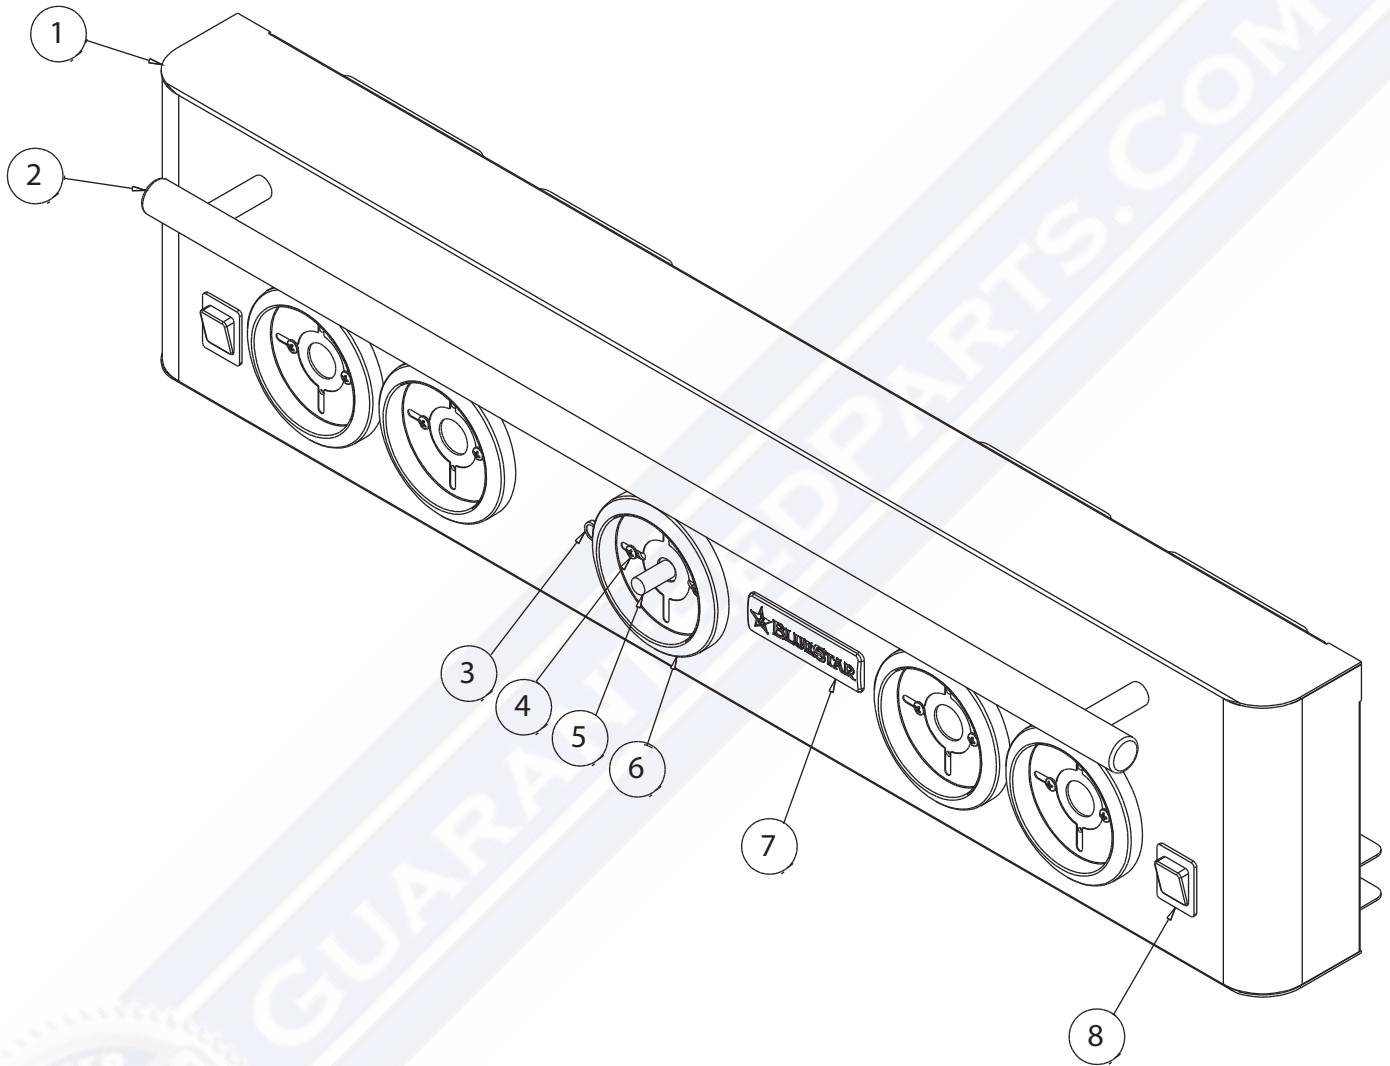

Control Panel Assembly RNB304BPM

RNB304BPM Control Panel Assembly

Reference Number	Part Number	Part Name	Quantity
1	188558	CONTROL PANEL 30" PM V2	1
2	703005	LONG HANDLE PM	1
3	728102	INDICATOR LAMP - BLUE	1
4	305201	SCREW 6-32 x PAN HEAD	10
5	799487	OVEN THERMOSTAT	1
6	732101	LARGE BEZEL	5
7	742410	BS BADGE - SMALL	1
8	735003	SWITCH - ROCKER	2

GUARANTEEDPARTS.COM