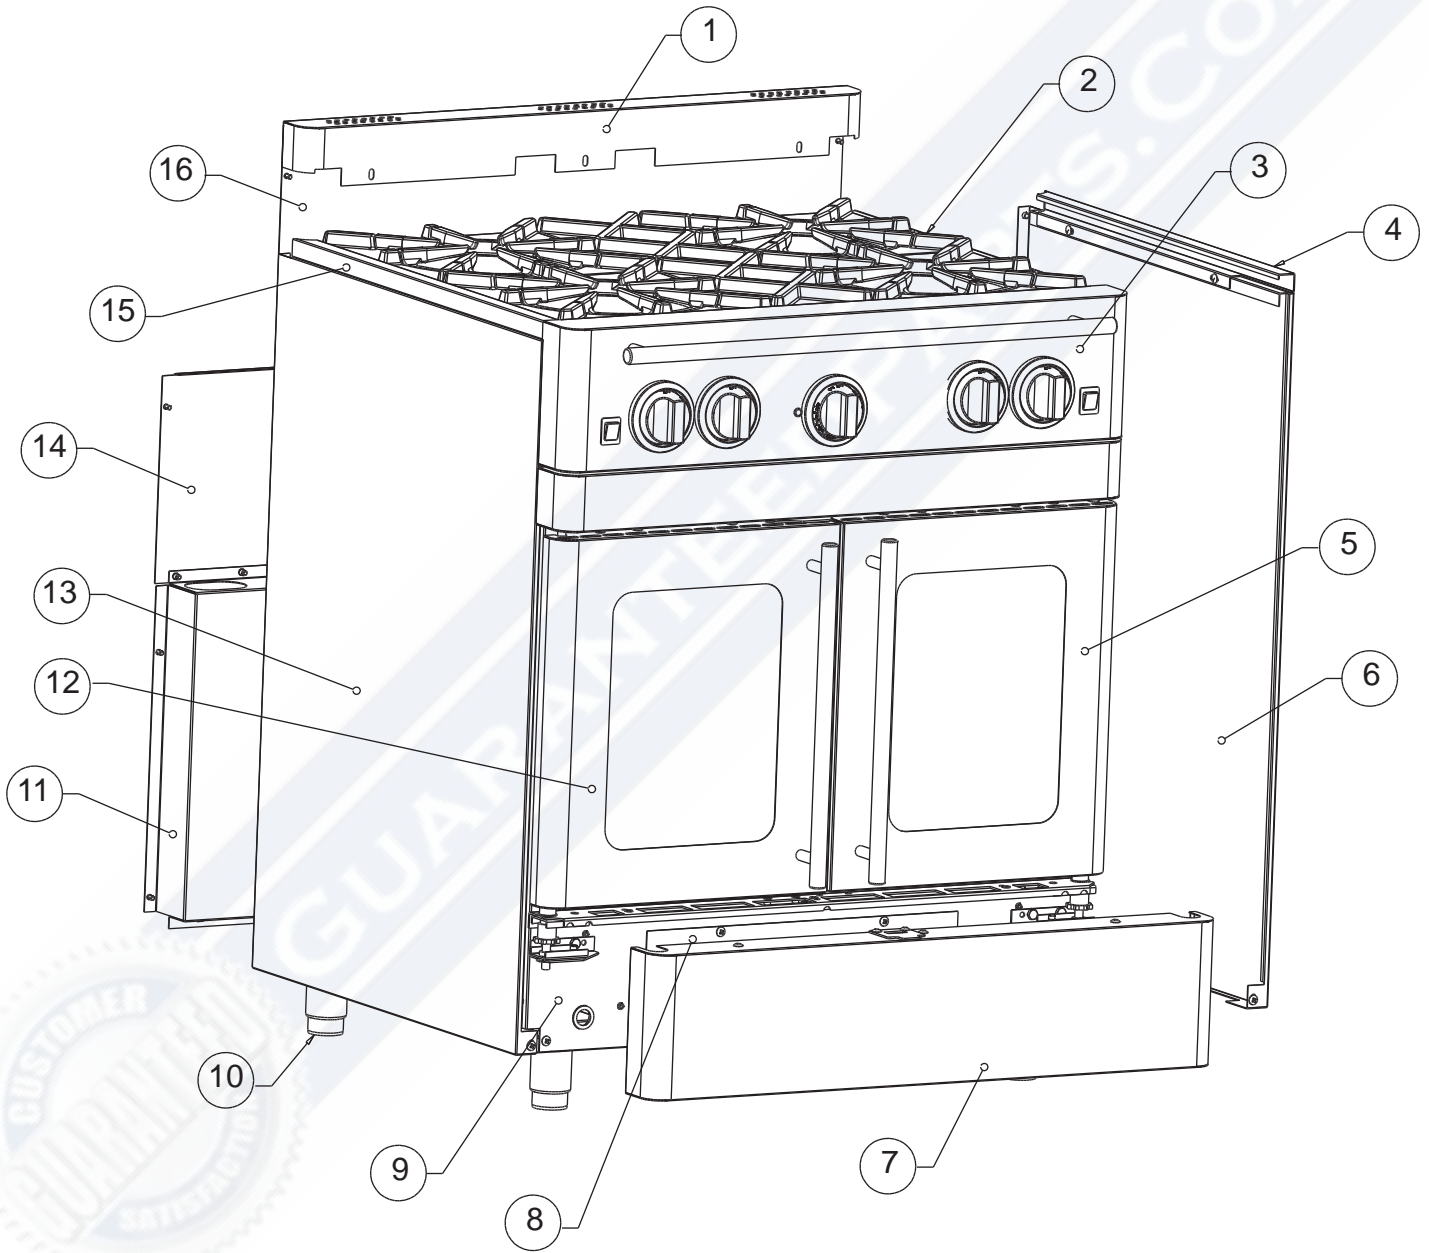

GUARANTEED

RNB304BPM Cabinet Assembly

RNB304BPM Cabinet Assembly

Reference Number	Part Number	Part Name	Quantity
1	102032	ISLAND TRIM 30" PM	1
2	905307	ASM COOKTOP RNB4B30PM	1
3	907309	ASM CONTROL PANEL RNB4B30PM	1
4	113626	RIGHT SIDE TRIM PM V2	1
5	960005	SA OVEN DOOR RIGHT RNB PM 30	1
6	113231	RIGHT BODY SIDE PM V2	1
7	188556	KICK PANEL	1
8	101425	KICK PANEL HEAT SHIELD	1
9	907306	ASM TUBE BURNER CAVITY V2 30 F	1
10	723101	SS LEG 2" DIA. 2 1/2	4
11	128006	BACK SIDE CONNECTION	1
12	960004	SA OVEN DOOR LEFT RNB PM 30	1
13	113229	LEFT BODY SIDE PM V2	1
14	118752	MAIN BACK 30	1
15	113625	LEFT SIDE TRIM PM V2	1
16	118009	TOP BACKGUARD 30" PM	1