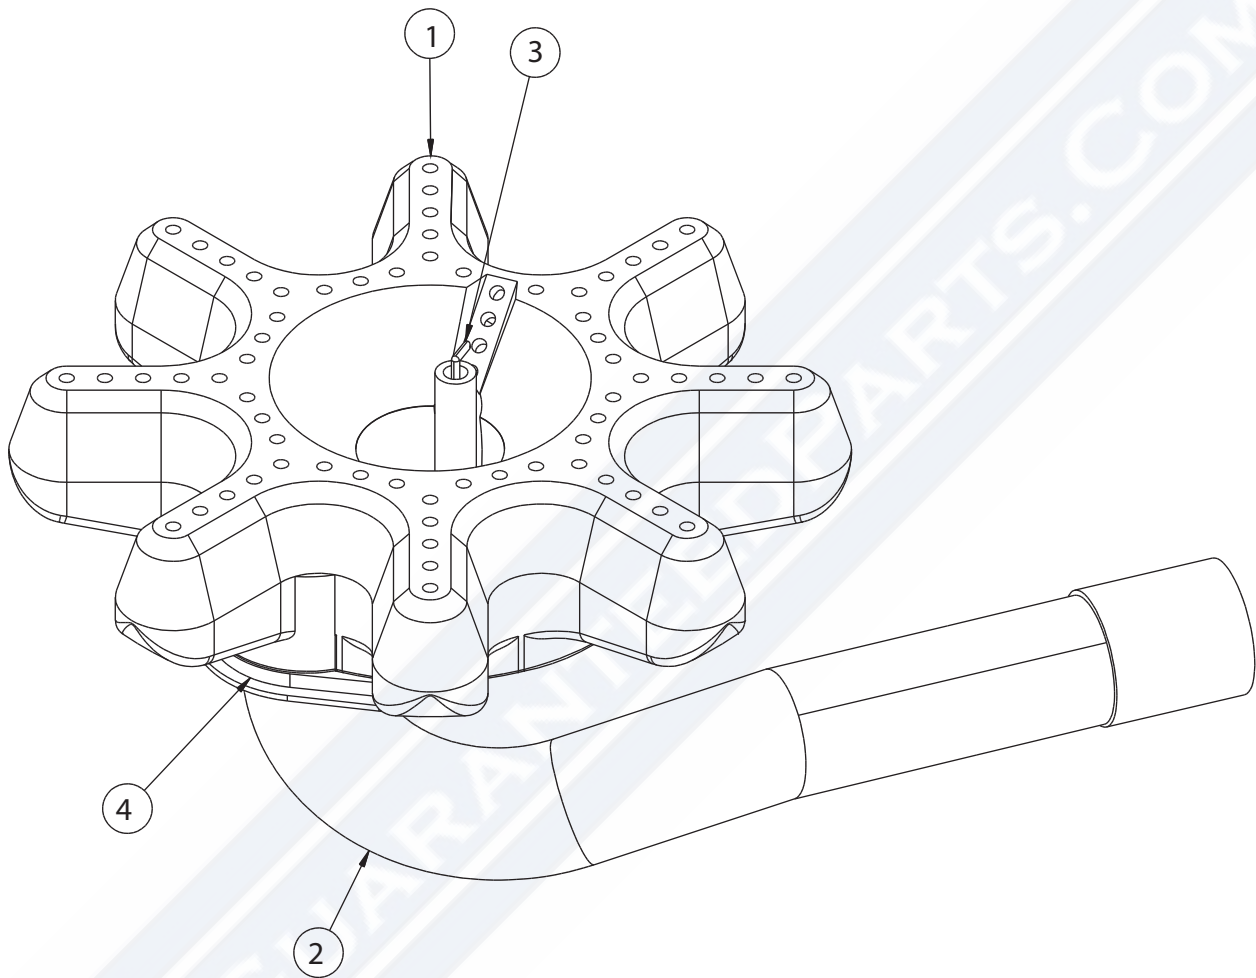

Front 15K Burner Assembly