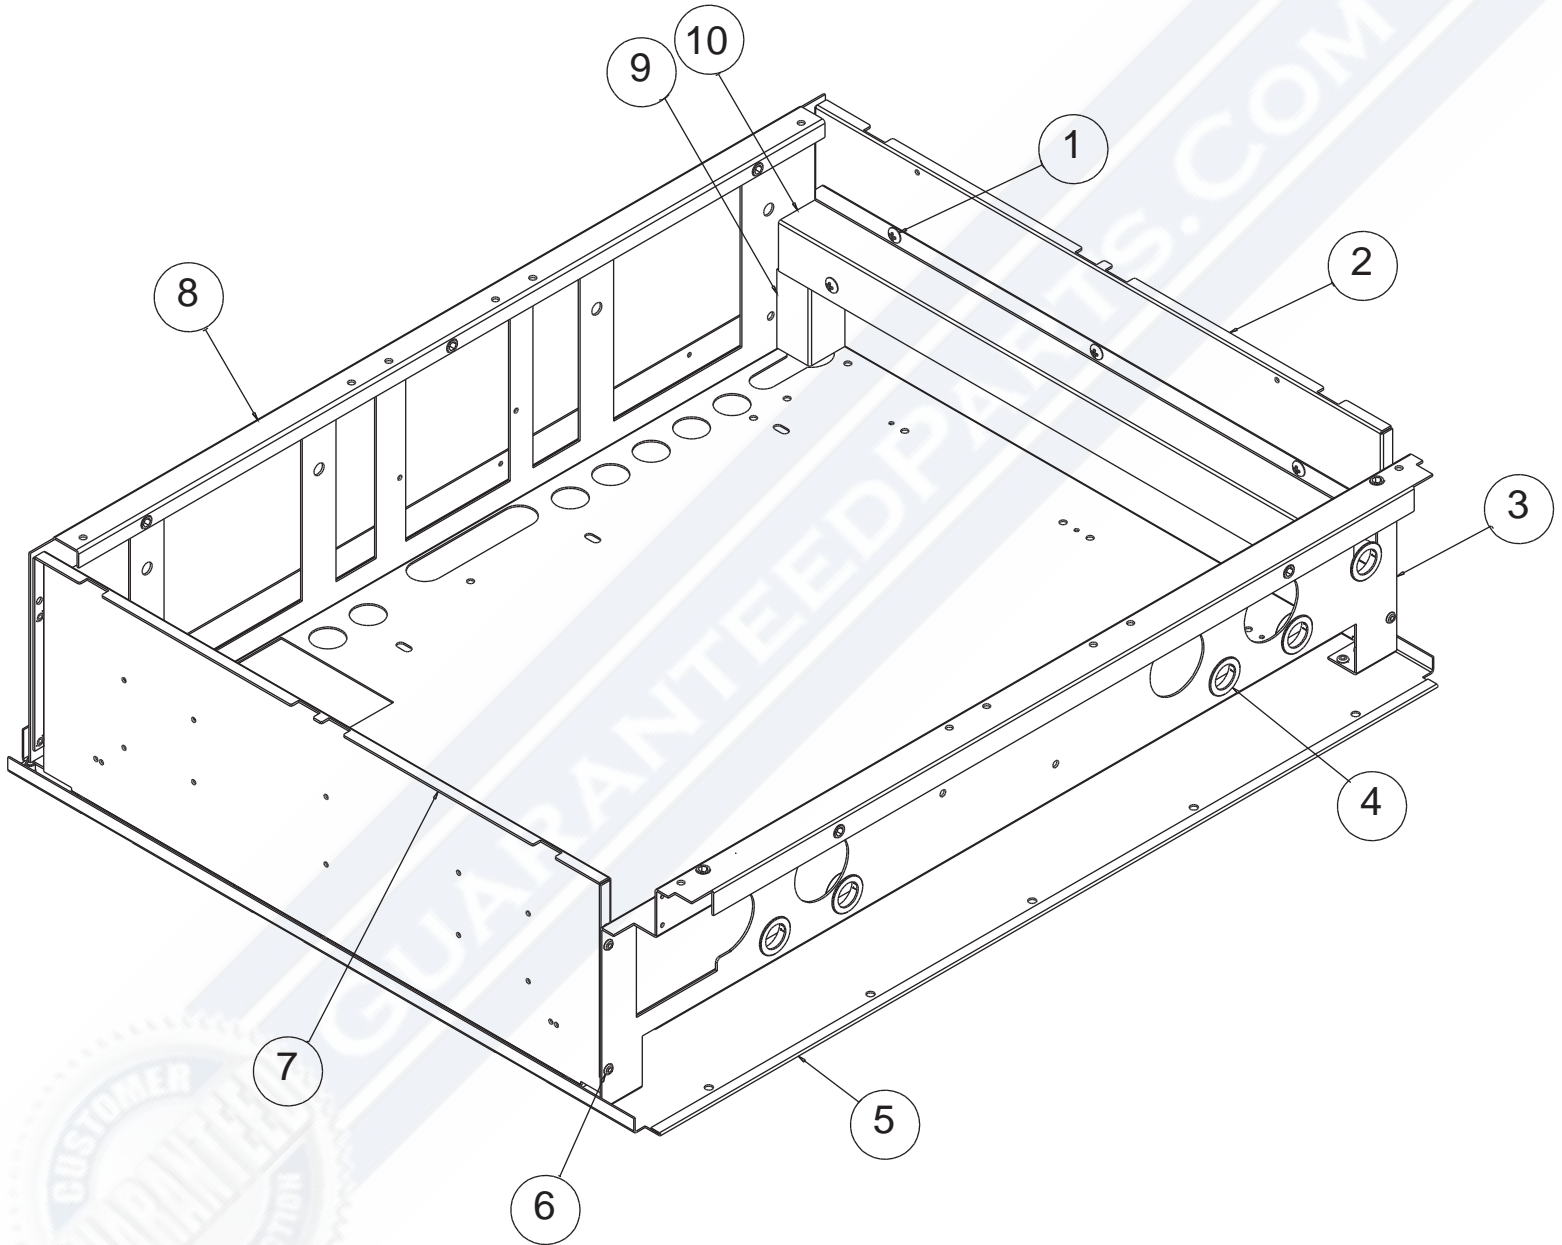

RNB304BPM Burner Box Assembly

RNB304BPM Burner Box Assembly

Reference Number	Part Number	Part Name	Quantity
1	303201	SCR. #10 X 1/2" PH TRUSS HD ZP	8
2	101507	BURNER BOX SIDE V2	2
3	100229	BURNER BOX FRONT 30 BSP	1
4	741201	1" SNAP BUSHING	5
5	101329	Burner Box Bottom 30	1
6	306301	RIVET, 3/16" COUNTERSINK BLIND	22
7	101507	BURNER BOX SIDE V2	2
8	306406	10-24 HX INC ZC (AVK)	9
9	101381	WIRE WAY, BOTTOM	1
10	101382	WIRE WAY, TOP	1

GUARANTEEDPARTS.COM