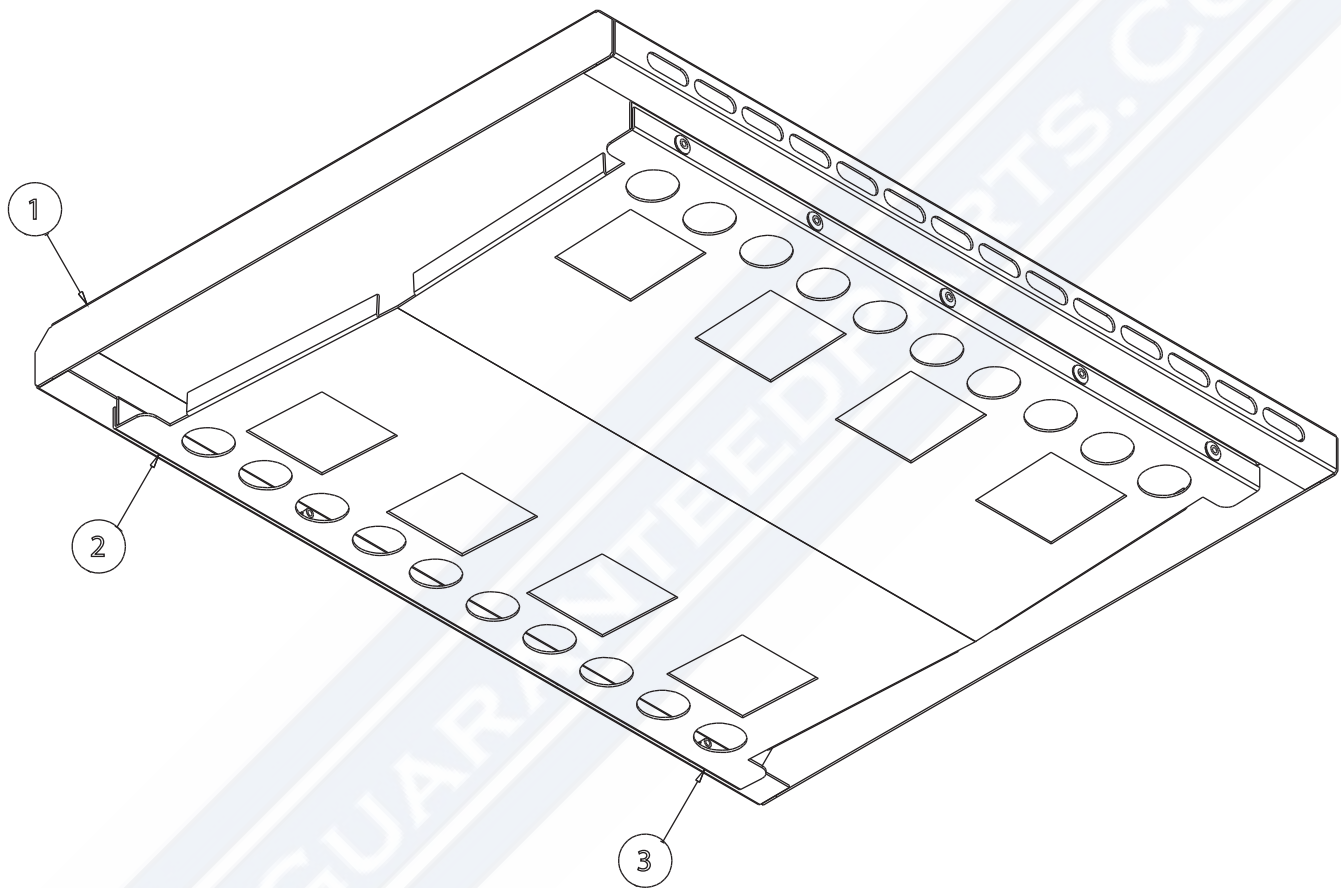

Oven Bottom Assembly RNB304BPM