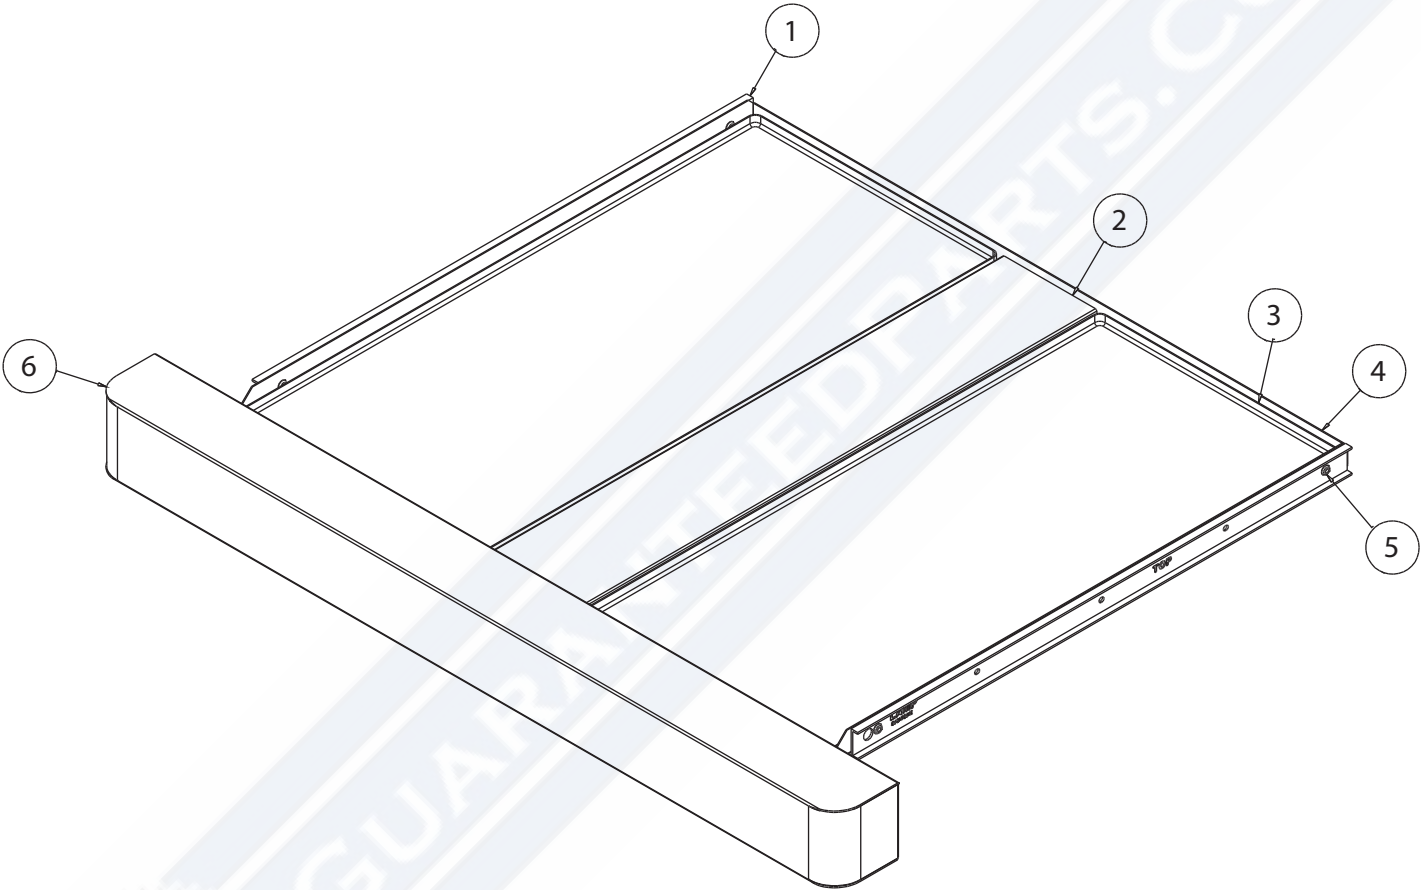

Grease Pan Assembly RNB304BPM

RNB304BPM Grease Pan Assembly

Reference Number	Part Number	Part Name	Quantity
1	747803	Slide, Top Section	2
2	101649	GREASE PAN FILLER V2 30	1
3	704505	Grease Pan Insert	2
4	101683	GREASE PAN 30"	1
5	306301	RIVET, 3/16" COUNTERSINK BLIND	4
6	188557	GREASE PAN HANDLE PM V2 30	1

GUARANTEEDPARTS.COM