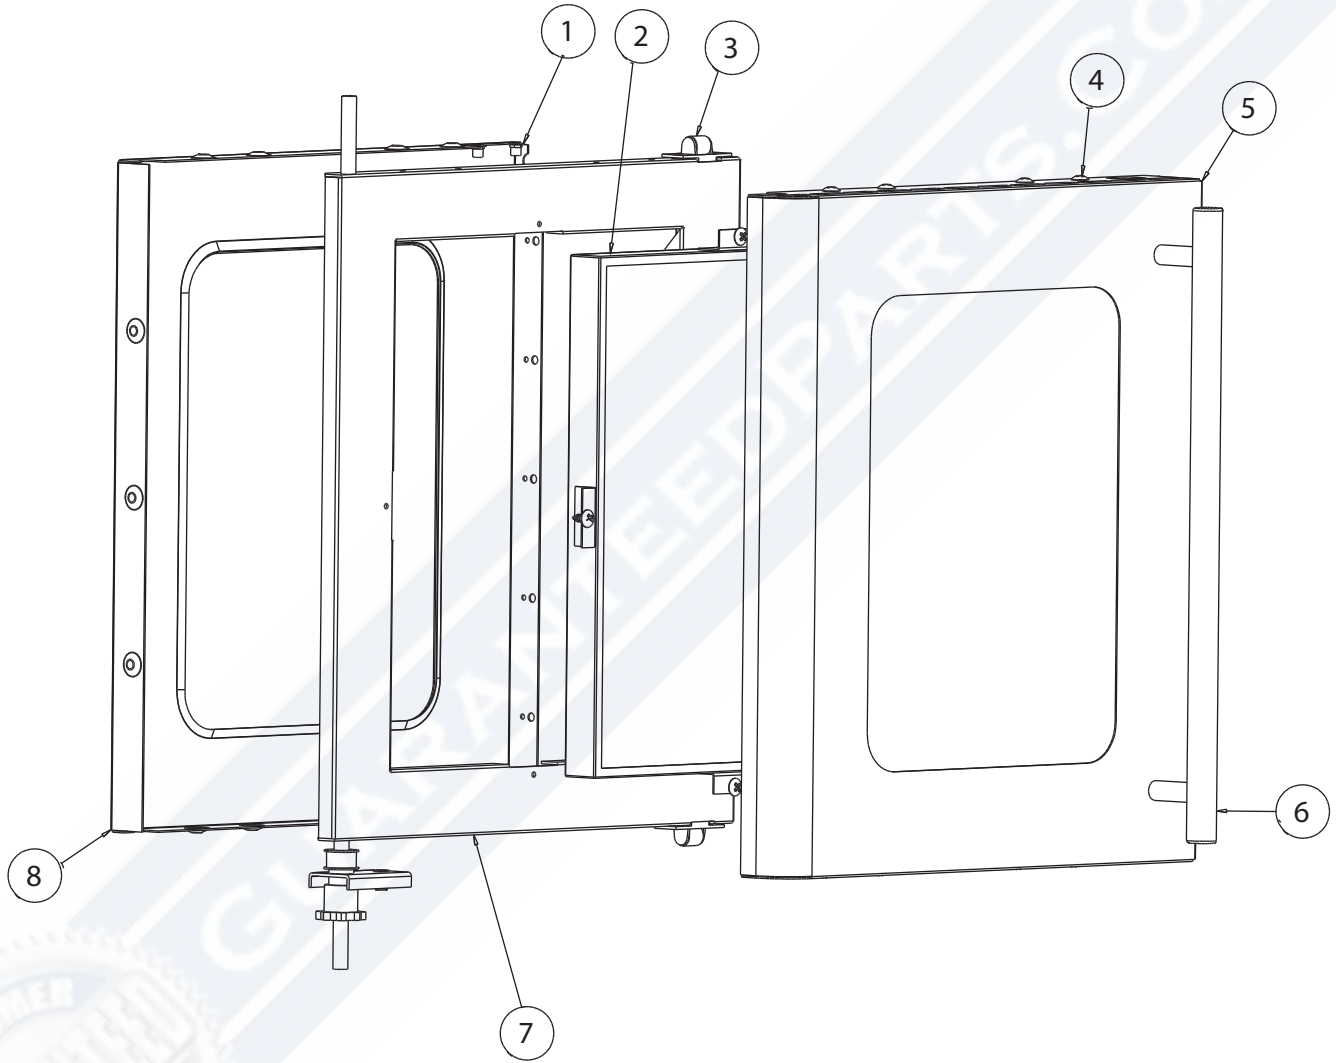

Oven Left Door Assembly RNB304BPM

RNB304BPM Left Oven Door Assembly

Reference Number	Part Number	Part Name	Quantity
1	306404	Rivnut AVK 1024	4
2	799303	GLASS PACK FRENCH DOOR	1
3	749402	BALL LATCH-DOOR MOUNT	2
4	303201	# 10 x 1-2 Phillips Truss Head	12
5	190150	DOOR FRONT 30 LEFT PM	1
6	703004	SHORT HANDLE PM	1
7	502410	WA 30" LEFT FRENCH DOOR INSL. RE	1
8	190145	DOOR LINER 30 FRENCH	1

GUARANTEEDPARTS.COM